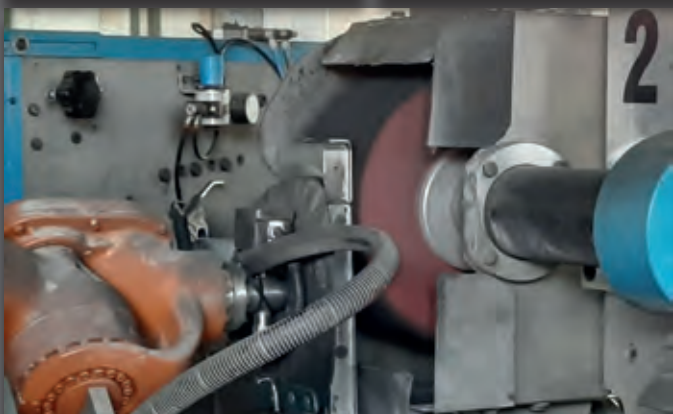

**SIAMO VERI PRODUTTORI
WE ARE GENUINE MANUFACTURERS**

MADE IN ITALY