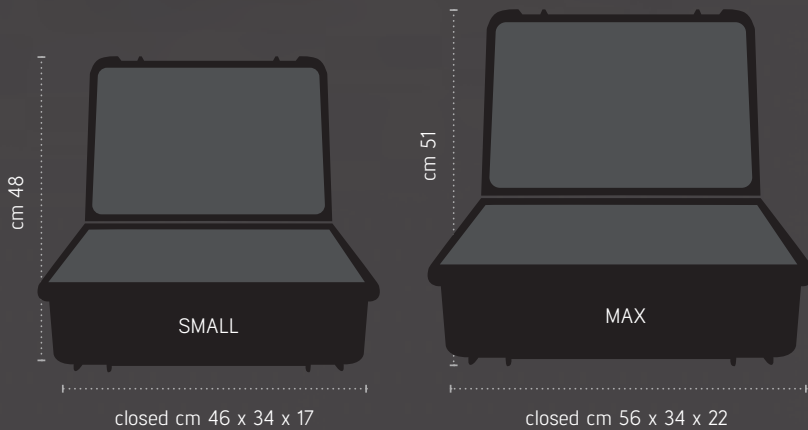

NO BLACK MARKS

bianko[®]

BIANKO KIT

- BIANKO** 310BI
- BIANKO FLEX** KATABI

CO.ME DISPLAY

* The photo is purely illustrative. Tools not included.

TOOLBOXES

**A RICHIESTA
UPON REQUEST**